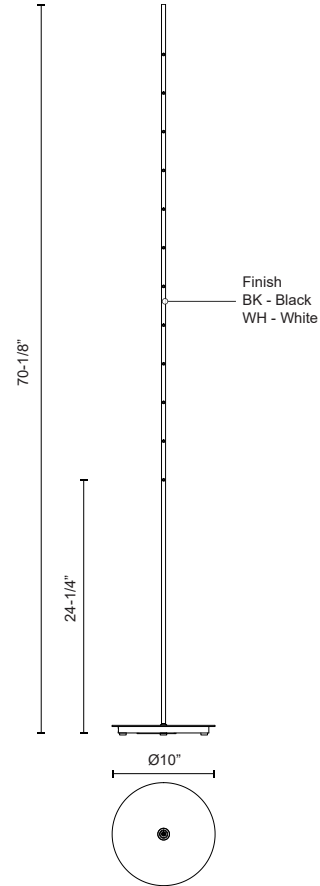

## SPECIFICATION DETAILS

<b>Fixture Dimensions</b>	D10" x H70-1/8"
<b>Light Source</b>	LED with DC Driver
<b>Wattage</b>	12W
<b>Total Lumens</b>	1015lm
<b>Delivered Lumens</b>	800lm*
<b>Voltage</b>	120V
<b>Color Temperature</b>	3000K
<b>CRI (Ra)</b>	90CRI
<b>Optional Color Temps</b>	2700K - 5000K Available, Minimum Order Quantities Apply
<b>LED Rated Life</b>	50,000 hours
<b>Dimming</b>	100% - 10%, Touch dimmer
<b>Location</b>	Dry
<b>Wire Color</b>	Black Driver and Wire
<b>Base Dimensions</b>	D9-7/8" x H1-3/8"
<b>Paint Finish</b>	BK02; WH02;

## DESCRIPTION

The Reeds floor piece features a single, or multiple elegantly minimal wands, casting a soft directional glow with minimal hardware. Each wand is effortlessly repositionable; a smooth swivel allows the light to be angled precisely, and to create dynamic lines within the fixture.